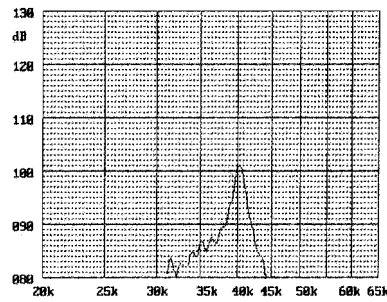

**Type Code**

**CUS18W1A-40:**

*Chinasound Ultrasonic Sensor 18mm diameter, Washable type, 1A(=series number, 12mm height) – 40KHz rated frequency*

**Picture**

**Frequency Response Curve**

**Angle Curve**

**Technical Terms**

Type		<b>CUS18W1A-40</b>
Rated Frequency	(KHz)	40±10%
Sensitivity(0dB=10V/Pa)	(dB)	-65min.
Sound Pressure Level (effective value per 10V at 30cm,0dB=0.02mPa)	(dB)	90min.
Capacitance	(pF)	2000+/-30%
Driving Voltage	(V)	20 max.
Operating Temperature	(°C)	-30~+75
Storage Temperature	(°C)	-40~+80

**Dimensions (Unit:mm)**