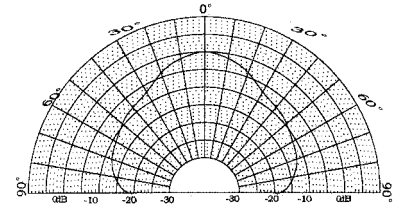

**Type Code**

**CUS18W1A-40:**

*Chinasound Ultrasonic Sensor 18mm diameter, Washable type, 1A(=series number, 12mm height) – 40KHz rated frequency*

**Picture**

**Frequency Response Curve**

**Angle Curve**

**Technical Terms**

Type		<b>CUS18W1A-40</b>
Rated Frequency	(KHz)	40±10%
Sensitivity(0dB=10V/Pa)	(dB)	-65min.
Sound Pressure Level (effective value per 10V at 30cm,0dB=0.02mPa)	(dB)	90min.
Capacitance	(pF)	2000+/-30%
Driving Voltage	(V)	20 max.
Operating Temperature	(°C)	-30~+75
Storage Temperature	(°C)	-40~+80

**Dimensions (Unit:mm)**